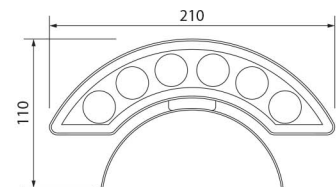

GNS-KT3013

Item No.	GNS-KT3013-XX*
Power	3W
LED Type	High Power LED
Voltage	DC24V/AC220V
Beam Angle	15°, 30°, 45°, 60°, 120°
Lumen Efficiency	80lm/W
Color Temperature (CCT)	W, WW, NW, Y, R, G, B, P, A
Protection Class	IP65
Power Factor	0.9
Material	Aluminum / Glass

*XX code = W; White(6000K), NW;Neutral White(4000K), WW; Warm White(3000K), Y;Yellow, R;Red, G;Green, B;Blue, P;Purple, A;Amber. Eg: GNS-KT3013-**WW**

GNS-KT3016

Item No.	GNS-KT3016-XX*
Power	6W
LED Type	High Power LED
Voltage	DC24V/AC220V
Beam Angle	15°, 30°, 45°, 60°, 120°
Lumen Efficiency	80lm/W
Color Temperature (CCT)	W, WW, NW, Y, R, G, B, P, A
Protection Class	IP65
Power Factor	0.9
Material	Aluminum / Glass