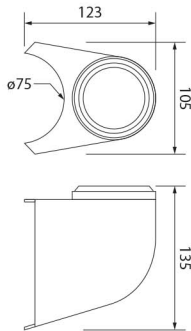

GNS-KT3013

Item No.	GNS-KT3013-XX*
Power	3W
LED Type	High Power LED
Voltage	DC24V/AC220V
Beam Angle	15°, 30°, 45°, 60°, 120°
Lumen Efficiency	80lm/W
Color Temperature (CCT)	W, WW, NW, Y, R, G, B, P, A
Protection Class	IP65
Power Factor	0.9
Material	Aluminum / Glass

*XX code = W; White(6000K), NW;Neutral White(4000K), WW; Warm White(3000K), Y;Yellow, R;Red, G;Green, B;Blue, P;Purple, A;Amber. Eg: GNS-KT3013-**WW**

GNS-KT3016

Item No.	GNS-KT3016-XX*
Power	6W
LED Type	High Power LED
Voltage	DC24V/AC220V
Beam Angle	15°, 30°, 45°, 60°, 120°
Lumen Efficiency	80lm/W
Color Temperature (CCT)	W, WW, NW, Y, R, G, B, P, A
Protection Class	IP65
Power Factor	0.9
Material	Aluminum / Glass

*XX code = W; White(6000K), NW;Neutral White(4000K), WW; Warm White(3000K), Y;Yellow, R;Red, G;Green, B;Blue, P;Purple, A;Amber. Eg: GNS-KT3016-**WW**

GNS-PAR38-01

Item No.	GNS-PAR38-01-XX*
Power	9W 15W
LED Type	High Power LED
Voltage	AC220V, 50/60Hz
Beam Angle	120°
Base Type	E27
Color Temperature (CCT)	9W : RGB 15W : 3000K/4000K/6500K
Protection Class	IP65
Power Factor	0.75
Material	Aluminum / PC

*XX code = W; White(6500K), NW;Neutral White(4000K), WW; Warm White(3000K), RGB, Eg: GNS-PAR38-01-**WW**

GNS-PAR38-02

Item No.	GNS-PAR38-02-XX*
Power	18W
LED Type	High Power LED
Voltage	AC220V, 50/60Hz
Beam Angle	120°
Base Type	E27
Color Temperature (CCT)	3000K/4000K/6500K
Protection Class	IP65
Power Factor	0.75
Material	Aluminum / PC