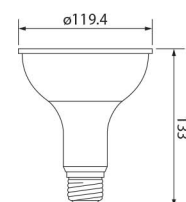

*XX code = W; White(6000K), NW;Neutral White(4000K), WW; Warm White(3000K), Y;Yellow, R;Red, G;Green, B;Blue, P;Purple, A;Amber. Eg: GNS-KT3013-**WW**

GNS-KT3016

Item No.	GNS-KT3016-XX*
Power	6W
LED Type	High Power LED
Voltage	DC24V/AC220V
Beam Angle	15°, 30°, 45°, 60°, 120°
Lumen Efficiency	80lm/W
Color Temperature (CCT)	W, WW, NW, Y, R, G, B, P, A
Protection Class	IP65
Power Factor	0.9
Material	Aluminum / Glass

*XX code = W; White(6000K), NW;Neutral White(4000K), WW; Warm White(3000K), Y;Yellow, R;Red, G;Green, B;Blue, P;Purple, A;Amber. Eg: GNS-KT3016-**WW**

GNS-PAR38-01

Item No.	GNS-PAR38-01-XX*
Power	9W 15W
LED Type	High Power LED
Voltage	AC220V, 50/60Hz
Beam Angle	120°
Base Type	E27
Color Temperature (CCT)	9W : RGB 15W : 3000K/4000K/6500K
Protection Class	IP65
Power Factor	0.75
Material	Aluminum / PC

*XX code = W; White(6500K), NW;Neutral White(4000K), WW; Warm White(3000K), RGB, Eg: GNS-PAR38-01-**WW**

GNS-PAR38-02

Item No.	GNS-PAR38-02-XX*
Power	18W
LED Type	High Power LED
Voltage	AC220V, 50/60Hz
Beam Angle	120°
Base Type	E27
Color Temperature (CCT)	3000K/4000K/6500K
Protection Class	IP65
Power Factor	0.75
Material	Aluminum / PC