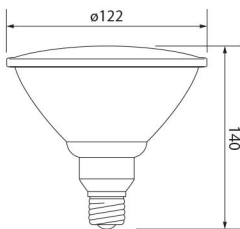

GNS-PAR38-01

Item No.	GNS-PAR38-01-XX*
Power	9W | 15W
LED Type	High Power LED
Voltage	AC220V, 50/60Hz
Beam Angle	120°
Base Type	E27
Color Temperature (CCT)	9W : RGB | 15W : 3000K/4000K/6500K
Protection Class	IP65
Power Factor	0.75
Material	Aluminum / PC

*XX code = W; White(6500K), NW;Neutral White(4000K), WW; Warm White(3000K), RGB, Eg: GNS-PAR38-01-**WW**

GNS-PAR38-02

Item No.	GNS-PAR38-02-XX*
Power	18W
LED Type	High Power LED
Voltage	AC220V, 50/60Hz
Beam Angle	120°
Base Type	E27
Color Temperature (CCT)	3000K/4000K/6500K
Protection Class	IP65
Power Factor	0.75
Material	Aluminum / PC