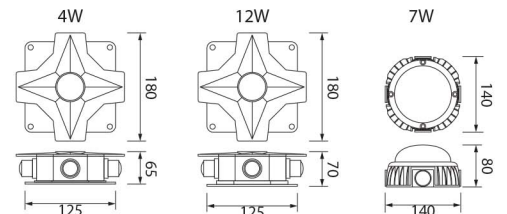

GNS-DS3312

Item No.	GNS-DS3312-XX*
Power	12W
LED Type	SMD 2835
Voltage	AC220-240V, 50/60Hz
Beam Angle	120°
Lumens	900lm
Color Temperature (CCT)	3000K/4000K/6000K
Protection Class	IP54
Power Factor	0.95
Material	Aluminum / Glass

*XX code = W; White(6000K), NW; Neutral White(4000K), WW; Warm White(3000K).
Eg; GNS-DS3312-W

GNS-WL001

Item No.	GNS-WL001-XX*
Power	PLCE : 11W~18W | LED : 5W~40W
Lamp Holder	E27
Voltage	AC220-240V, 50/60Hz
Color Temperature (CCT)	3000K/4000K/6000K
Protection Class	IP54
Power Factor	0.95
Material	Aluminum / PC

*XX code = W; White(6000K), NW; Neutral White(4000K), WW; Warm White(3000K).
Eg; GNS-WL001-W

GNS-WL601/602

Item No.	GNS-WL601/602-XX*
Power	WL601 : 4W / 12W | WL602 : 7W
LED Type	High Power LED
Voltage	DC24V/AC240V
Beam Angle	15°, 30°, 45°, 60°, 120°
Lumen Efficiency	80lm/W
Color Temperature (CCT)	W, WW, NW, Y, R, G, B, P, A
Protection Class	IP65
Power Factor	0.9
Material	Aluminum / PC

*XX code = W; White(6000K), NW; Neutral White(4000K), WW; Warm White(3000K),
Y; Yellow, R; Red, G; Green, B; Blue, P; Purple, A; Amber. Eg; GNS-WL601-4W-WW

GNS-WPB101

30W~40W

40W~120W

Item No.	GNS-WPB101-XX*
Power	30W, 40W, 50W, 60W, 80W, 100W, 120W
LED Type	Samsung LED 2835
Voltage	AC100-277V, 50/60Hz
Sensor	Photocell (Optional)
Lumen Efficiency	110-120lm/W
Color Temperature (CCT)	4000K/5000K/5700K
Protection Class	IP65
Power Factor	>0.9
Material	Aluminum / PC

*XX code = W; White(5700K), NW; Neutral White(5000K), WW; Warm White(4000K).
Eg; GNS-WPB101-30W-WW