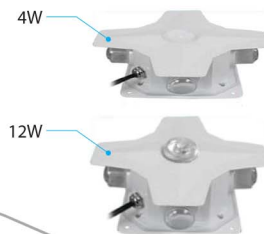

GNS-DS3312

Item No.	GNS-DS3312-XX*
Power	12W
LED Type	SMD 2835
Voltage	AC220-240V, 50/60Hz
Beam Angle	120°
Lumens	900lm
Color Temperature (CCT)	3000K/4000K/6000K
Protection Class	IP54
Power Factor	0.95
Material	Aluminum / Glass

*XX code = W; White(6000K), NW; Neutral White(4000K), WW; Warm White(3000K).
Eg; GNS-DS3312-W

GNS-WL001

Item No.	GNS-WL001-XX*
Power	PLCE : 11W~18W | LED : 5W~40W
Lamp Holder	E27
Voltage	AC220-240V, 50/60Hz
Color Temperature (CCT)	3000K/4000K/6000K
Protection Class	IP54
Power Factor	0.95
Material	Aluminum / PC

*XX code = W; White(6000K), NW; Neutral White(4000K), WW; Warm White(3000K).
Eg; GNS-WL001-W

GNS-WL601/602

Item No.	GNS-WL601/602-XX*
Power	WL601 : 4W / 12W | WL602 : 7W
LED Type	High Power LED
Voltage	DC24V/AC240V
Beam Angle	15°, 30°, 45°, 60°, 120°
Lumen Efficiency	80lm/W
Color Temperature (CCT)	W, WW, NW, Y, R, G, B, P, A
Protection Class	IP65
Power Factor	0.9
Material	Aluminum / PC

*XX code = W; White(6000K), NW; Neutral White(4000K), WW; Warm White(3000K),
Y; Yellow, R; Red, G; Green, B; Blue, P; Purple, A; Amber. Eg; GNS-WL601-4W-WW

GNS-WPB101

30W~40W

40W~120W

Item No.	GNS-WPB101-XX*
Power	30W, 40W, 50W, 60W, 80W, 100W, 120W
LED Type	Samsung LED 2835
Voltage	AC100-277V, 50/60Hz
Sensor	Photocell (Optional)
Lumen Efficiency	110-120lm/W
Color Temperature (CCT)	4000K/5000K/5700K
Protection Class	IP65
Power Factor	>0.9
Material	Aluminum / PC

*XX code = W; White(5700K), NW; Neutral White(5000K), WW; Warm White(4000K).
Eg; GNS-WPB101-30W-WW