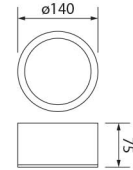

GNS-DS3312

Item No.	GNS-DS3312-XX*
Power	12W
LED Type	SMD 2835
Voltage	AC220-240V, 50/60Hz
Beam Angle	120°
Lumens	900lm
Color Temperature (CCT)	3000K/4000K/6000K
Protection Class	IP54
Power Factor	0.95
Material	Aluminum / Glass

*XX code = W; White(6000K), NW; Neutral White(4000K), WW; Warm White(3000K).
Eg; GNS-DS3312-W

GNS-WL001

Item No.	GNS-WL001-XX*
Power	PLCE : 11W~18W LED : 5W~40W
Lamp Holder	E27
Voltage	AC220-240V, 50/60Hz
Color Temperature (CCT)	3000K/4000K/6000K
Protection Class	IP54
Power Factor	0.95
Material	Aluminum / PC

*XX code = W; White(6000K), NW; Neutral White(4000K), WW; Warm White(3000K).
Eg; GNS-WL001-W

GNS-WL601/602

Item No.	GNS-WL601/602-XX*
Power	WL601 : 4W / 12W WL602 : 7W
LED Type	High Power LED
Voltage	DC24V/AC240V
Beam Angle	15°, 30°, 45°, 60°, 120°
Lumen Efficiency	80lm/W
Color Temperature (CCT)	W, WW, NW, Y, R, G, B, P, A
Protection Class	IP65
Power Factor	0.9
Material	Aluminum / PC