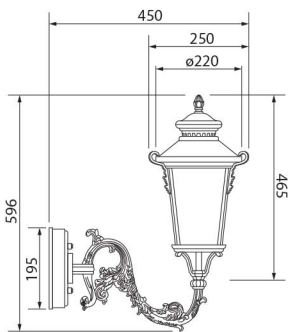

GNS-DS3312

Item No.	GNS-DS3312-XX*
Power	12W
LED Type	SMD 2835
Voltage	AC220-240V, 50/60Hz
Beam Angle	120°
Lumens	900lm
Color Temperature (CCT)	3000K/4000K/6000K
Protection Class	IP54
Power Factor	0.95
Material	Aluminum / Glass

*XX code = W; White(6000K), NW; Neutral White(4000K), WW; Warm White(3000K).
Eg; GNS-DS3312-W

GNS-WL001

Item No.	GNS-WL001-XX*
Power	PLCE : 11W~18W LED : 5W~40W
Lamp Holder	E27
Voltage	AC220-240V, 50/60Hz
Color Temperature (CCT)	3000K/4000K/6000K
Protection Class	IP54
Power Factor	0.95
Material	Aluminum / PC

*XX code = W; White(6000K), NW; Neutral White(4000K), WW; Warm White(3000K).
Eg; GNS-WL001-W

GNS-WL601/602

Item No.	GNS-WL601/602-XX*
Power	WL601 : 4W / 12W WL602 : 7W
LED Type	High Power LED
Voltage	DC24V/AC240V
Beam Angle	15°, 30°, 45°, 60°, 120°
Lumen Efficiency	80lm/W
Color Temperature (CCT)	W, WW, NW, Y, R, G, B, P, A
Protection Class	IP65
Power Factor	0.9
Material	Aluminum / PC