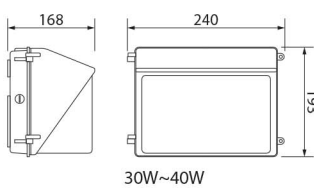

GNS-WPB101

30W~40W