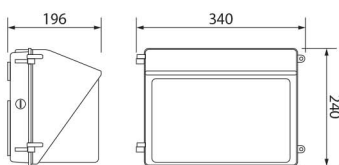

GNS-DS3312

Item No.	GNS-DS3312-XX*
Power	12W
LED Type	SMD 2835
Voltage	AC220-240V, 50/60Hz
Beam Angle	120°
Lumens	900lm
Color Temperature (CCT)	3000K/4000K/6000K
Protection Class	IP54
Power Factor	0.95
Material	Aluminum / Glass

*XX code = W; White(6000K), NW; Neutral White(4000K), WW; Warm White(3000K).
Eg; GNS-DS3312-W

GNS-WL001

Item No.	GNS-WL001-XX*
Power	PLCE : 11W~18W | LED : 5W~40W
Lamp Holder	E27
Voltage	AC220-240V, 50/60Hz
Color Temperature (CCT)	3000K/4000K/6000K
Protection Class	IP54
Power Factor	0.95
Material	Aluminum / PC

*XX code = W; White(6000K), NW; Neutral White(4000K), WW; Warm White(3000K).
Eg; GNS-WL001-W

GNS-WL601/602

Item No.	GNS-WL601/602-XX*
Power	WL601 : 4W / 12W | WL602 : 7W
LED Type	High Power LED
Voltage	DC24V/AC240V
Beam Angle	15°, 30°, 45°, 60°, 120°
Lumen Efficiency	80lm/W
Color Temperature (CCT)	W, WW, NW, Y, R, G, B, P, A
Protection Class	IP65
Power Factor	0.9
Material	Aluminum / PC

*XX code = W; White(6000K), NW; Neutral White(4000K), WW; Warm White(3000K),
Y; Yellow, R; Red, G; Green, B; Blue, P; Purple, A; Amber. Eg; GNS-WL601-4W-WW

GNS-WPB101

30W~40W

40W~120W

Item No.	GNS-WPB101-XX*
Power	30W, 40W, 50W, 60W, 80W, 100W, 120W
LED Type	Samsung LED 2835
Voltage	AC100-277V, 50/60Hz
Sensor	Photocell (Optional)
Lumen Efficiency	110-120lm/W
Color Temperature (CCT)	4000K/5000K/5700K
Protection Class	IP65
Power Factor	>0.9
Material	Aluminum / PC

*XX code = W; White(5700K), NW; Neutral White(5000K), WW; Warm White(4000K).
Eg; GNS-WPB101-30W-WW