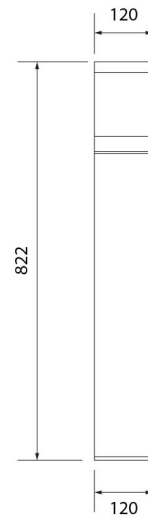

Dimensions (mm) :-

GNS-DH1745

Specifications :-

Item No.	GNS-DH1745	
Power	5W	18W
Lamp Type	LED COB	PLCE E27
Input Power	AC100-240V, 50-60Hz	
IP Rating	IP65	
LED Color	3000K~6000K	