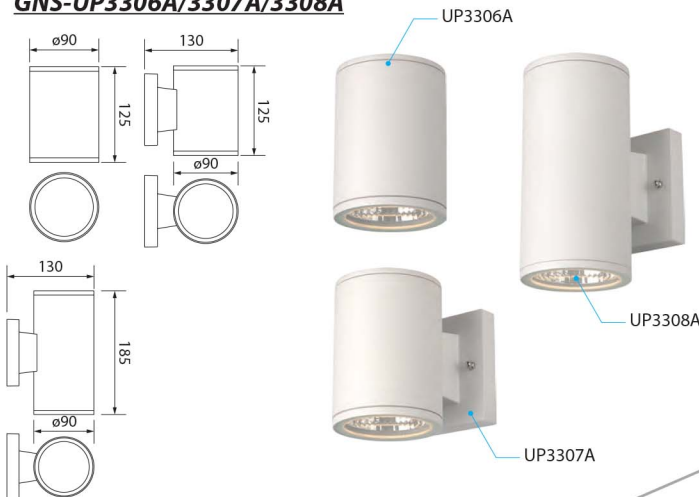

GNS-UP3306A/3307A/3308A