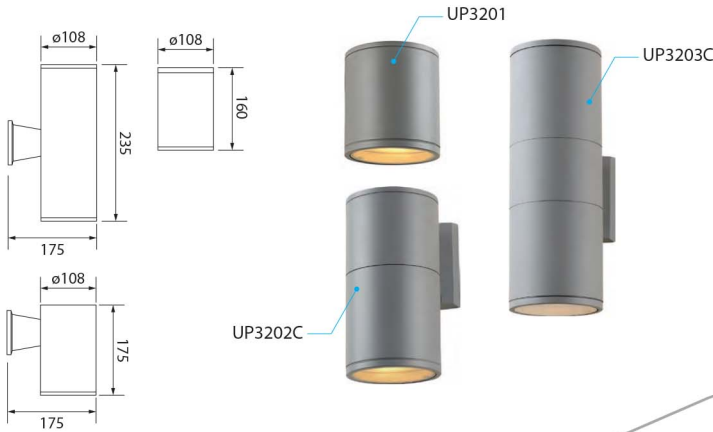

## GNS-UP3201/3202C/3203C

Item No.	GNS-UP3201/3202C/3203C-XX*
Power	3201 : 6W   3202 : 6W   3203 : 2x6W
LED Type	CREE LED
Voltage	AC220-240V, 50/60Hz
Beam Angle	90°
Lumens	3201 : 210lm   3202 : 350lm   3203 : 700lm
Color Temperature (CCT)	3000K/4000K/6000K
Protection Class	IP54
Power Factor	0.95
Material	Aluminum / Glass

## GNS-UP3303/3304/3305

Item No.	GNS-UP3303/3304/3305-XX*
Power	3303 : 6W   3304 : 6W   3305 : 2x6W
LED Type	High Power LED COB
Voltage	AC220-240V, 50/60Hz
Beam Angle	90°
Lumens	3303 : 420lm   3304 : 420lm   3305 : 800lm
Color Temperature (CCT)	3000K/4000K/6000K
Protection Class	IP54
Power Factor	0.95
Material	Aluminum / Glass

## GNS-UP3306A/3307A/3308A

Item No.	GNS-UP3306A/3307A/3308A-XX*
Power	3306A : 6W   3307A : 6W   3308A : 2x6W
LED Type	High Power LED COB
Voltage	AC220-240V, 50/60Hz
Beam Angle	90°
Lumens	3306A : 420lm   3307A : 420lm   3308A : 800lm
Color Temperature (CCT)	3000K/4000K/6000K
Protection Class	IP54
Power Factor	0.95
Material	Aluminum / Glass