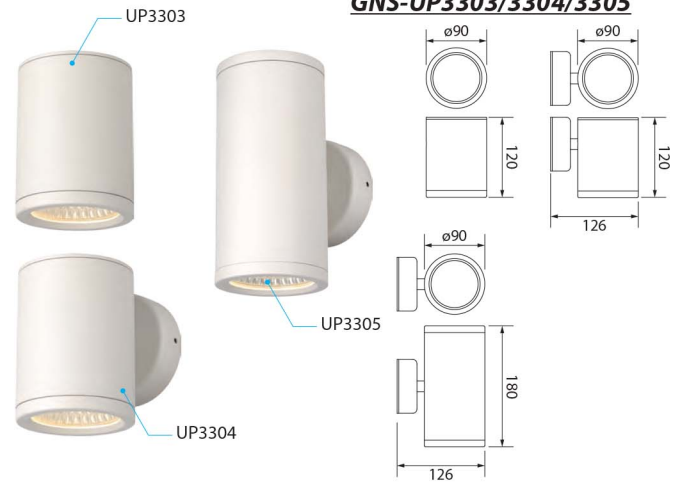

GNS-UP3303/3304/3305

Item No.	GNS-UP3303/3304/3305-XX*
Power	3303 : 6W | 3304 : 6W | 3305 : 2x6W
LED Type	High Power LED COB
Voltage	AC220-240V, 50/60Hz
Beam Angle	90°
Lumens	3303 : 420lm | 3304 : 420lm | 3305 : 800lm
Color Temperature (CCT)	3000K/4000K/6000K
Protection Class	IP54
Power Factor	0.95
Material	Aluminum / Glass

*XX code = W; White(6000K), NW;Neutral White(4000K), WW; Warm White(3000K).
Eg; GNS-UP3303-W