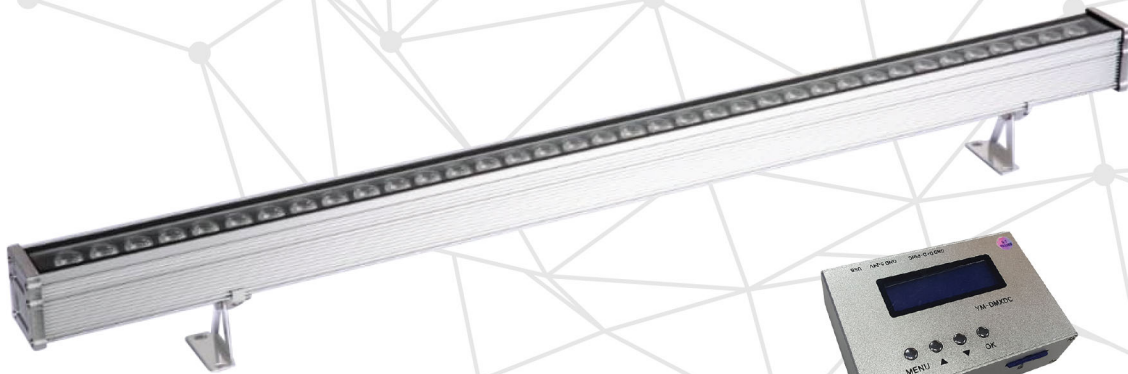

Wallwasher Series

Architectural Lighting

DMX Controller

GNS-LN2808

Product Characters :-

- Body : High quality 6063 aluminum body, with high efficiency, excelent heat dissipation, surface treatment. With mounting bracket.
- Diffuser : Clear tempered glass
- Gasketing : Thermostable silica gel to improve protection class
- Fastener : Stainless steel with high intensity and corrosion protection
- Circuit Protection : Power Supply with Over Voltage Protection, Short Circuit Protection, and Over Current Protection. Light Source with Over Temperature Protection

Dimensions (mm) :-

GNS-LN2808

Applications :-

Facade, villas, parks, garden, squares, bridge etc.

Specifications :-

Item No.	GNS-LN2808
Power	36W
LED Qty	1W*36pcs
Voltage	DC24V
Luminous Flux	110lm/W
Color Rendering (CRI)	80
Color Temperature	RGB
IP Rating	IP67
LED Chip	OSRAM
Beam Angle	5°, 8°, 15°, 25°, 30°, 45°, 60°, 90°, 120°
Controller	DMX512
LED Lifespan	50,000 hours
Net Weight	2.05kg