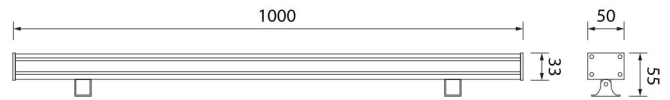

Wallwasher Series

Architectural Lighting

DMX Controller

GNS-LN2808

Product Characters :-

- Body : High quality 6063 aluminum body, with high efficiency, excelent heat dissipation, surface treatment. With mounting bracket.
- Diffuser : Clear tempered glass
- Gasketing : Thermostable silica gel to improve protection class
- Fastener : Stainless steel with high intensity and corrosion protection
- Circuit Protection : Power Supply with Over Voltage Protection, Short Circuit Protection, and Over Current Protection. Light Source with Over Temperature Protection

Dimensions (mm) :-

GNS-LN2808

Applications :-

Facade, villas, parks, garden, squares, bridge etc.

Specifications :-

Item No.	GNS-LN2808
Power	36W
LED Qty	1W*36pcs
Voltage	DC24V
Luminous Flux	110lm/W
Color Rendering (CRI)	80
Color Temperature	RGB
IP Rating	IP67
LED Chip	OSRAM
Beam Angle	5°, 8°, 15°, 25°, 30°, 45°, 60°, 90°, 120°
Controller	DMX512
LED Lifespan	50,000 hours
Net Weight	2.05kg