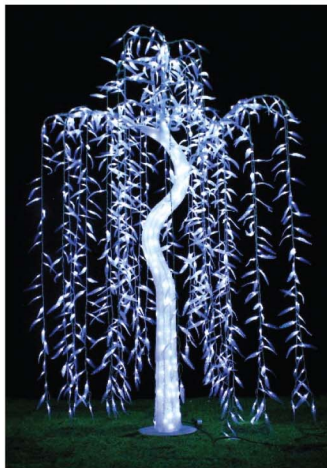

LED TREE LIGHT

GNS-LED Cherry Tree-544

Item No.	GNS-LED Cherry Tree-544
Power	35W
LED Type	High Power LED
Voltage	AC220-240V, 50/60Hz
LED Qty	544pcs
Color Temperature (CCT)	6000K
Protection Class	IP66
Power Factor	0.55
Material	Steel@Aluminum Frame / PVC

Item No.	GNS-LED Maple Tree-900
Power	60W
LED Type	High Power LED
Voltage	AC110-220V, 50/60Hz
LED Qty	900pcs
Color Temperature (CCT)	6000K
Protection Class	IP66
Power Factor	0.55
Material	Steel@Aluminum Frame / PVC

GNS-LED Maple Tree-900

GNS-LED Willow Tree-945

Item No.	GNS-LED Willow Tree-945
Power	60W
LED Type	High Power LED
Voltage	AC110-220V, 50/60Hz
LED Qty	945pcs
Color Temperature (CCT)	6000K
Protection Class	IP66
Power Factor	0.55
Material	Steel@Aluminum Frame / PVC