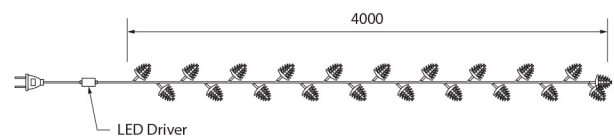

Decorative Lighting

LED Twinkle Light Series

CE RoHS IP65

GNS-TW1006

Product Description :-

LED Twinkle Pine Cone Lights can be used to replace normal lights as it provides much more advantages such as energy saving, color wearing proof, low heat emission, and sharp color.

Product Characters :-

- Low wattage, low energy consumption
- High and sharp brightness
- Durable, impact resistance and last longer compare to normal lights
- Color wearing proof. Bulb color will not fade with constant exposure to sunlight and rain
- Black wire
- ø5mm LED Light + acrylic pine cone shape

Applications :-

Streets decoration, houses, villas, parks, garden, squares etc.

Specifications :-

Item No.	GNS-TW1006
Power	4W
Lenght	4000mm
Input Power	AC220-240V, 50/60Hz
LED Color	Static RGB/Changing RGB/Mono Color
IP Rating	IP65
LED Type	20pcs High Power LED

Dimensions (mm) :-

GNS-TW1006