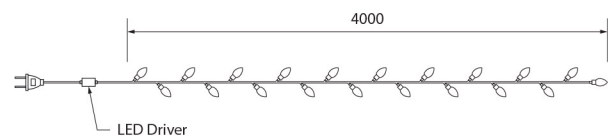

Product Characters :-

- Low wattage, low energy consumption
- High and sharp brightness
- Durable, impact resistance and last longer compare to normal lights
- Color wearing proof. Bulb color will not fade with constant exposure to sunlight and rain
- Black wire
- ø5mm LED Light + acrylic unripe peach shape

Applications :-

Streets decoration, houses, villas, parks, garden, squares etc.

Specifications :-

Item No.	GNS-TW1005
Power	4W
Lenght	4000mm
Input Power	AC220-240V, 50/60Hz
LED Color	Static RGB/Changing RGB/Mono Color
IP Rating	IP65
LED Type	20pcs High Power LED

Dimensions (mm) :-

GNS-TW1005