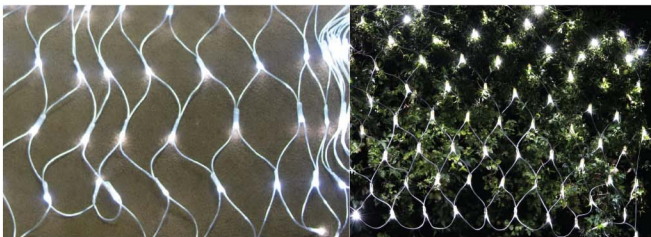

GNS-STRIP-5050

Item No.	GNS-STRIP-5050-XX*
Power	12W/M
LED Type	SMD5050
Voltage	AC220V
Beam Angle	120°
CRI	70
Color Temperature (CCT)	3000K/4000K/6000K
Protection Class	IP65
Power Factor	0.9
Material	Silicon

*XX code = W; White(6000K), NW;Neutral White(4000K), WW; Warm White(3000K).
Eg; GNS-BR9401-W

Item No.	GNS-TW120-XX*
Power	10W
LED Type	High Power LED
Voltage	AC220V
Beam Angle	360°
Color Temperature (CCT)	W, WW, NW, Y, R, G, B
Protection Class	IP65
Power Factor	0.9
Material	PVC + ø5mm LED Light Bulb

*XX code = W; White(6000K), NW;Neutral White(4000K), WW; Warm White(3000K),
Y;Yellow, R;Red, G;Green, B;Blue, RGB. Eg; GNS-TW120-R

GNS-TW120

GNS-TW144

Item No.	GNS-TW144-XX*
Power	8W
LED Type	High Power LED
Voltage	AC220V
Beam Angle	360°
Color Temperature (CCT)	W, WW, NW, Y, R, G, B
Protection Class	IP65
Power Factor	0.9
Material	PVC + ø5mm LED Light Bulb

*XX code = W; White(6000K), NW;Neutral White(4000K), WW; Warm White(3000K),
Y;Yellow, R;Red, G;Green, B;Blue. Eg; GNS-TW144-R

Item No.	GNS-TW225-XX*
Power	12W
LED Type	High Power LED
Voltage	AC220V
Beam Angle	360°
Color Temperature (CCT)	W, WW, NW, Y, R, G, B
Protection Class	IP65
Power Factor	0.9
Material	PVC + ø5mm LED Light Bulb