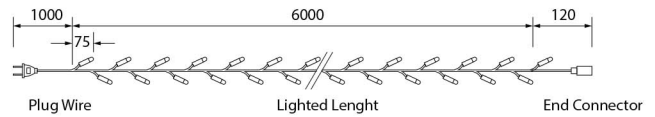

GNS-STRIP-5050

Item No.	GNS-STRIP-5050-XX*
Power	12W/M
LED Type	SMD5050
Voltage	AC220V
Beam Angle	120°
CRI	70
Color Temperature (CCT)	3000K/4000K/6000K
Protection Class	IP65
Power Factor	0.9
Material	Silicon

*XX code = W; White(6000K), NW;Neutral White(4000K), WW; Warm White(3000K).
Eg; GNS-BR9401-W

Item No.	GNS-TW120-XX*
Power	10W
LED Type	High Power LED
Voltage	AC220V
Beam Angle	360°
Color Temperature (CCT)	W, WW, NW, Y, R, G, B
Protection Class	IP65
Power Factor	0.9
Material	PVC + ø5mm LED Light Bulb

*XX code = W; White(6000K), NW;Neutral White(4000K), WW; Warm White(3000K),
Y;Yellow, R;Red, G;Green, B;Blue, RGB. Eg; GNS-TW120-R

GNS-TW120

GNS-TW144

Item No.	GNS-TW144-XX*
Power	8W
LED Type	High Power LED
Voltage	AC220V
Beam Angle	360°
Color Temperature (CCT)	W, WW, NW, Y, R, G, B
Protection Class	IP65
Power Factor	0.9
Material	PVC + ø5mm LED Light Bulb

*XX code = W; White(6000K), NW;Neutral White(4000K), WW; Warm White(3000K),
Y;Yellow, R;Red, G;Green, B;Blue. Eg; GNS-TW144-R

Item No.	GNS-TW225-XX*
Power	12W
LED Type	High Power LED
Voltage	AC220V
Beam Angle	360°
Color Temperature (CCT)	W, WW, NW, Y, R, G, B
Protection Class	IP65
Power Factor	0.9
Material	PVC + ø5mm LED Light Bulb