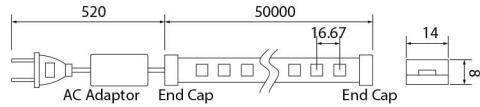

GNS-STRIP-5050

Item No.	GNS-STRIP-5050-XX*
Power	12W/M
LED Type	SMD5050
Voltage	AC220V
Beam Angle	120°
CRI	70
Color Temperature (CCT)	3000K/4000K/6000K
Protection Class	IP65
Power Factor	0.9
Material	Silicon

*XX code = W; White(6000K), NW;Neutral White(4000K), WW; Warm White(3000K).
Eg; GNS-BR9401-W

Item No.	GNS-TW120-XX*
Power	10W
LED Type	High Power LED
Voltage	AC220V
Beam Angle	360°
Color Temperature (CCT)	W, WW, NW, Y, R, G, B
Protection Class	IP65
Power Factor	0.9
Material	PVC + ø5mm LED Light Bulb

*XX code = W; White(6000K), NW;Neutral White(4000K), WW; Warm White(3000K),
Y;Yellow, R;Red, G;Green, B;Blue, RGB. Eg; GNS-TW120-R

GNS-TW120

GNS-TW144

Item No.	GNS-TW144-XX*
Power	8W
LED Type	High Power LED
Voltage	AC220V
Beam Angle	360°
Color Temperature (CCT)	W, WW, NW, Y, R, G, B
Protection Class	IP65
Power Factor	0.9
Material	PVC + ø5mm LED Light Bulb

*XX code = W; White(6000K), NW;Neutral White(4000K), WW; Warm White(3000K),
Y;Yellow, R;Red, G;Green, B;Blue. Eg; GNS-TW144-R

Item No.	GNS-TW225-XX*
Power	12W
LED Type	High Power LED
Voltage	AC220V
Beam Angle	360°
Color Temperature (CCT)	W, WW, NW, Y, R, G, B
Protection Class	IP65
Power Factor	0.9
Material	PVC + ø5mm LED Light Bulb