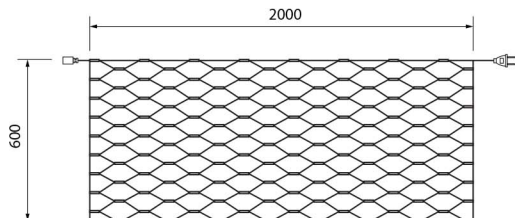

GNS-STRIP-5050

Item No.	GNS-STRIP-5050-XX*
Power	12W/M
LED Type	SMD5050
Voltage	AC220V
Beam Angle	120°
CRI	70
Color Temperature (CCT)	3000K/4000K/6000K
Protection Class	IP65
Power Factor	0.9
Material	Silicon

*XX code = W; White(6000K), NW;Neutral White(4000K), WW; Warm White(3000K).
Eg; GNS-BR9401-W

Item No.	GNS-TW120-XX*
Power	10W
LED Type	High Power LED
Voltage	AC220V
Beam Angle	360°
Color Temperature (CCT)	W, WW, NW, Y, R, G, B
Protection Class	IP65
Power Factor	0.9
Material	PVC + ø5mm LED Light Bulb

*XX code = W; White(6000K), NW;Neutral White(4000K), WW; Warm White(3000K),
Y;Yellow, R;Red, G;Green, B;Blue, RGB. Eg; GNS-TW120-R

GNS-TW120

GNS-TW144

Item No.	GNS-TW144-XX*
Power	8W
LED Type	High Power LED
Voltage	AC220V
Beam Angle	360°
Color Temperature (CCT)	W, WW, NW, Y, R, G, B
Protection Class	IP65
Power Factor	0.9
Material	PVC + ø5mm LED Light Bulb

*XX code = W; White(6000K), NW;Neutral White(4000K), WW; Warm White(3000K),
Y;Yellow, R;Red, G;Green, B;Blue. Eg; GNS-TW144-R

Item No.	GNS-TW225-XX*
Power	12W
LED Type	High Power LED
Voltage	AC220V
Beam Angle	360°
Color Temperature (CCT)	W, WW, NW, Y, R, G, B
Protection Class	IP65
Power Factor	0.9
Material	PVC + ø5mm LED Light Bulb