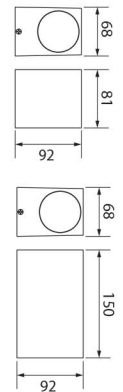

GNS-UP3105/3106

Item No.	GNS-UP3105/3106-XX*
Power	35W
Lamp Holder	3105 : GU10 Max.35W 3106 : GU10 Max.2x35W
Voltage	AC220-240V , 50/60Hz
Beam Angle	90°
Color Temperature (CCT)	3000K/4000K/6000K
Protection Class	IP44
Light Source Option	LED SMD, LED COB, GU10
Material	Aluminum / Glass

*XX code = W; White(6000K), NW;Neutral White(4000K), WW; Warm White(3000K).
Eg; GNS-WL3105-W

GNS-UP3107/3108

Item No.	GNS-UP3107/3108-XX*
Power	35W
Lamp Holder	3107 : GU10 Max.35W 3108 : GU10 Max.2x35W
Voltage	AC220-240V , 50/60Hz
Beam Angle	90°
Color Temperature (CCT)	3000K/4000K/6000K
Protection Class	IP44
Light Source Option	LED SMD, LED COB, GU10
Material	Aluminum / Glass

*XX code = W; White(6000K), NW;Neutral White(4000K), WW; Warm White(3000K).
Eg; GNS-WL3107-W

GNS-UP3210

Item No.	GNS-UP3210A/B/C-XX*
Power	A : 3W B :6W C : 6W
LED Type	CREE LED
Voltage	AC220-240V, 50/60Hz
Beam Angle	90°
Lumens	A : 180lm B : 360lm C : 360lm
Color Temperature (CCT)	3000K/4000K/6000K
Protection Class	IP54
Power Factor	0.95
Material	Aluminum / Glass