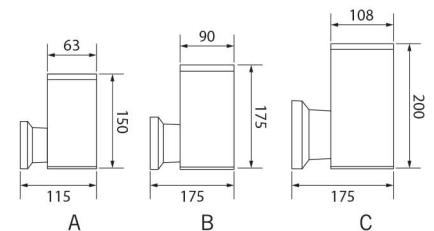

GNS-UP3105/3106

Item No.	GNS-UP3105/3106-XX*
Power	35W
Lamp Holder	3105 : GU10 Max.35W 3106 : GU10 Max.2x35W
Voltage	AC220-240V , 50/60Hz
Beam Angle	90°
Color Temperature (CCT)	3000K/4000K/6000K
Protection Class	IP44
Light Source Option	LED SMD, LED COB, GU10
Material	Aluminum / Glass

*XX code = W; White(6000K), NW;Neutral White(4000K), WW; Warm White(3000K).
Eg; GNS-WL3105-W

GNS-UP3107/3108

Item No.	GNS-UP3107/3108-XX*
Power	35W
Lamp Holder	3107 : GU10 Max.35W 3108 : GU10 Max.2x35W
Voltage	AC220-240V , 50/60Hz
Beam Angle	90°
Color Temperature (CCT)	3000K/4000K/6000K
Protection Class	IP44
Light Source Option	LED SMD, LED COB, GU10
Material	Aluminum / Glass

*XX code = W; White(6000K), NW;Neutral White(4000K), WW; Warm White(3000K).
Eg; GNS-WL3107-W

GNS-UP3210

Item No.	GNS-UP3210A/B/C-XX*
Power	A : 3W B :6W C : 6W
LED Type	CREE LED
Voltage	AC220-240V, 50/60Hz
Beam Angle	90°
Lumens	A : 180lm B : 360lm C : 360lm
Color Temperature (CCT)	3000K/4000K/6000K
Protection Class	IP54
Power Factor	0.95
Material	Aluminum / Glass

*XX code = W; White(6000K), NW;Neutral White(4000K), WW; Warm White(3000K).
Eg; GNS-UP3210A/B/C-W

GNS-UP3211

Item No.	GNS-UP3211A/B/C-XX*
Power	A : 2x3W B : 2x6W C : 2x6W
LED Type	CREE LED
Voltage	AC220-240V, 50/60Hz
Beam Angle	90°
Lumens	A : 300lm B : 580lm C : 580lm
Color Temperature (CCT)	3000K/4000K/6000K
Protection Class	IP54
Power Factor	0.95
Material	Aluminum / Glass