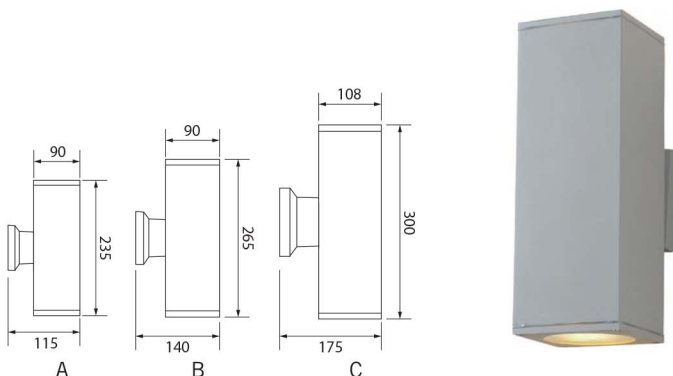

GNS-UP3105/3106

Item No.	GNS-UP3105/3106-XX*
Power	35W
Lamp Holder	3105 : GU10 Max.35W 3106 : GU10 Max.2x35W
Voltage	AC220-240V , 50/60Hz
Beam Angle	90°
Color Temperature (CCT)	3000K/4000K/6000K
Protection Class	IP44
Light Source Option	LED SMD, LED COB, GU10
Material	Aluminum / Glass

*XX code = W; White(6000K), NW;Neutral White(4000K), WW; Warm White(3000K).
Eg; GNS-WL3105-W

GNS-UP3107/3108

Item No.	GNS-UP3107/3108-XX*
Power	35W
Lamp Holder	3107 : GU10 Max.35W 3108 : GU10 Max.2x35W
Voltage	AC220-240V , 50/60Hz
Beam Angle	90°
Color Temperature (CCT)	3000K/4000K/6000K
Protection Class	IP44
Light Source Option	LED SMD, LED COB, GU10
Material	Aluminum / Glass

*XX code = W; White(6000K), NW;Neutral White(4000K), WW; Warm White(3000K).
Eg; GNS-WL3107-W

GNS-UP3210

Item No.	GNS-UP3210A/B/C-XX*
Power	A : 3W B :6W C : 6W
LED Type	CREE LED
Voltage	AC220-240V, 50/60Hz
Beam Angle	90°
Lumens	A : 180lm B : 360lm C : 360lm
Color Temperature (CCT)	3000K/4000K/6000K
Protection Class	IP54
Power Factor	0.95
Material	Aluminum / Glass

*XX code = W; White(6000K), NW;Neutral White(4000K), WW; Warm White(3000K).
Eg; GNS-UP3210A/B/C-W

GNS-UP3211

Item No.	GNS-UP3211A/B/C-XX*
Power	A : 2x3W B : 2x6W C : 2x6W
LED Type	CREE LED
Voltage	AC220-240V, 50/60Hz
Beam Angle	90°
Lumens	A : 300lm B : 580lm C : 580lm
Color Temperature (CCT)	3000K/4000K/6000K
Protection Class	IP54
Power Factor	0.95
Material	Aluminum / Glass