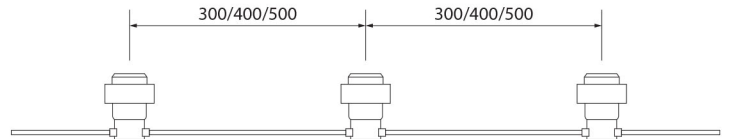

Product Characters :-

- For E27 screw type bulb
- Suitable for indoor and outdoor use

Applications :-

Streets decoration, parks, resorts, squares, hotels, houses, garden etc.

Specifications :-

Item No.	GNS-BTL003
Socket Type	E27
Socket Spacing	300mm/400mm/500mm
Total Length	100M
Material	Rubber/PVC
IP Protection	IP65

Dimensions (mm) :-

GNS-BTL003

*Bulb not included