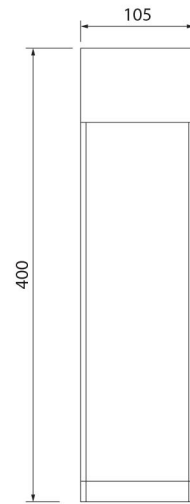

Dimensions (mm) :-

GNS-BL3401

Specifications :-

Item No.	GNS-BL3401
Power	5W
Lamp Type	Bridgelux LED COB
Input Power	AC85-265V, 50/60Hz
Lumen Efficiency	100-120lm/W
Color Rendering Index	Ra>70
LED Color	3000K/4000K/6000K
IP Rating	IP65
Weight	1.5kg