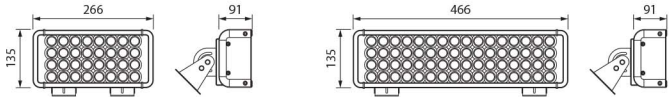

FLOODLIGHT

GNS-WW004/005

Item No.	GNS-WW004/005-XX*
Power	48W 96W
LED Qty.	CREE LED
Voltage	AC220V/DC24V
Beam Angle	60°
Color Rendering (CRI)	>80
Color Temperature (CCT)	3000K/6000K
Protection Class	IP65
Power Factor	0.95
Material	Aluminum / Glass

*XX code = W; White(6000K), WW; Warm White(3500K). Eg: GNS-WW004-W

Item No.	GNS-WW006/007-XX*
Power	144W 196W
LED Qty.	CREE LED 64pcs
Voltage	AC220V/DC24V
Beam Angle	60°
Color Rendering (CRI)	>80
Color Temperature (CCT)	3000K/6000K
Protection Class	IP65
Power Factor	0.95
Material	Aluminum / Glass