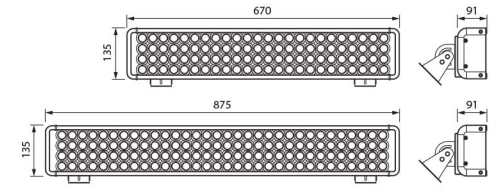

FLOODLIGHT

GNS-WW004/005

Item No.	GNS-WW004/005-XX*
Power	48W 96W
LED Qty.	CREE LED
Voltage	AC220V/DC24V
Beam Angle	60°
Color Rendering (CRI)	>80
Color Temperature (CCT)	3000K/6000K
Protection Class	IP65
Power Factor	0.95
Material	Aluminum / Glass

*XX code = W; White(6000K), WW; Warm White(3500K). Eg: GNS-WW004-W

Item No.	GNS-WW006/007-XX*
Power	144W 196W
LED Qty.	CREE LED 64pcs
Voltage	AC220V/DC24V
Beam Angle	60°
Color Rendering (CRI)	>80
Color Temperature (CCT)	3000K/6000K
Protection Class	IP65
Power Factor	0.95
Material	Aluminum / Glass

*XX code = W; White(6000K), WW; Warm White(3500K). Eg: GNS-WW004-W

GNS-WW006/007

GNS-WW008

Item No.	GNS-WW008
Power	36W
LED Qty.	36pcs
Voltage	AC90-240V/DC24V
Beam Angle	60°
Color Rendering (CRI)	>80
Color Temperature (CCT)	RGB
Protection Class	IP65
Power Factor	0.95
Material	Aluminum / Glass