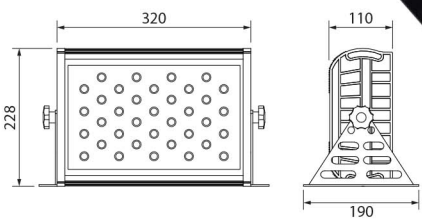

GNS-WW006/007

GNS-WW008