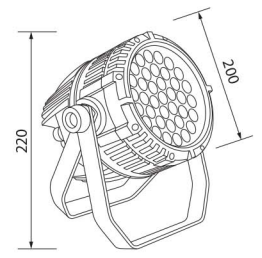

FLOODLIGHT

GNS-WW004/005

Item No.	GNS-WW004/005-XX*
Power	48W 96W
LED Qty.	CREE LED
Voltage	AC220V/DC24V
Beam Angle	60°
Color Rendering (CRI)	>80
Color Temperature (CCT)	3000K/6000K
Protection Class	IP65
Power Factor	0.95
Material	Aluminum / Glass

*XX code = W; White(6000K), WW; Warm White(3500K). Eg: GNS-WW004-W

Item No.	GNS-WW006/007-XX*
Power	144W 196W
LED Qty.	CREE LED 64pcs
Voltage	AC220V/DC24V
Beam Angle	60°
Color Rendering (CRI)	>80
Color Temperature (CCT)	3000K/6000K
Protection Class	IP65
Power Factor	0.95
Material	Aluminum / Glass

*XX code = W; White(6000K), WW; Warm White(3500K). Eg: GNS-WW004-W

GNS-WW006/007

GNS-WW008

Item No.	GNS-WW008
Power	36W
LED Qty.	36pcs
Voltage	AC90-240V/DC24V
Beam Angle	60°
Color Rendering (CRI)	>80
Color Temperature (CCT)	RGB
Protection Class	IP65
Power Factor	0.95
Material	Aluminum / Glass

Item No.	GNS-FL012
Power	48W
LED Qty.	36pcs
Voltage	AC220V/DC24V
Beam Angle	25°/60°
Color Rendering (CRI)	>80
Color Temperature (CCT)	RGB
Protection Class	IP65
Power Factor	>0.95
Material	Aluminum / Glass