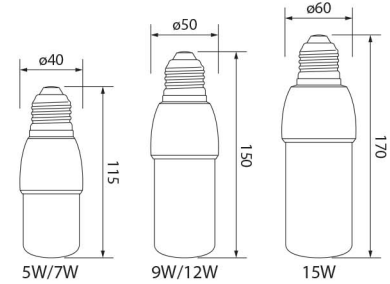

## GNS-BB001

Item No.	GNS-BB001-5W/7W/9W/12W/15W-XX*
Power	5W   7W   9W   12W   15W
LED Type	SMD2835
Voltage	AC220V, 50/60Hz
Beam Angle	270°
Base Type	E27
Color Temperature (CCT)	3000K/4000K/6500K
Protection Class	IP65
Power Factor	0.55
Material	Aluminum / PC

\*XX code = W; White(6500K), NW;Neutral White(4000K), WW; Warm White(3000K),  
Eg; GNS-BB001-5W-WW

## GNS-CBL001

Item No.	GNS-CBL001-30W/40W-XX*
Power	30W   40W
LED Type	SMD5730
Voltage	AC85-265V, 50/60Hz
Lumen Efficiency	90lm/W
Base Type	E27
Color Temperature (CCT)	3000K/4000K/6500K
Protection Class	IP64
Power Factor	0.75
Material	PC