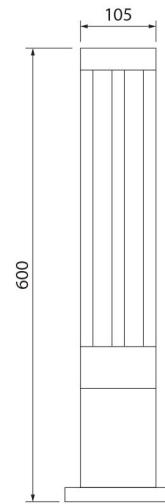

Dimensions (mm) :-

GNS-BL3409

Specifications :-

Item No.	GNS-BL3409
Power	5W
Lamp Type	Bridgelux LED COB
Input Power	AC85-265V, 50/60Hz
Lumen Efficiency	110lm/W
Color Rendering Index	Ra>80
LED Color	3000K/4000K/6000K
IP Rating	IP55
Weight	1.74kg